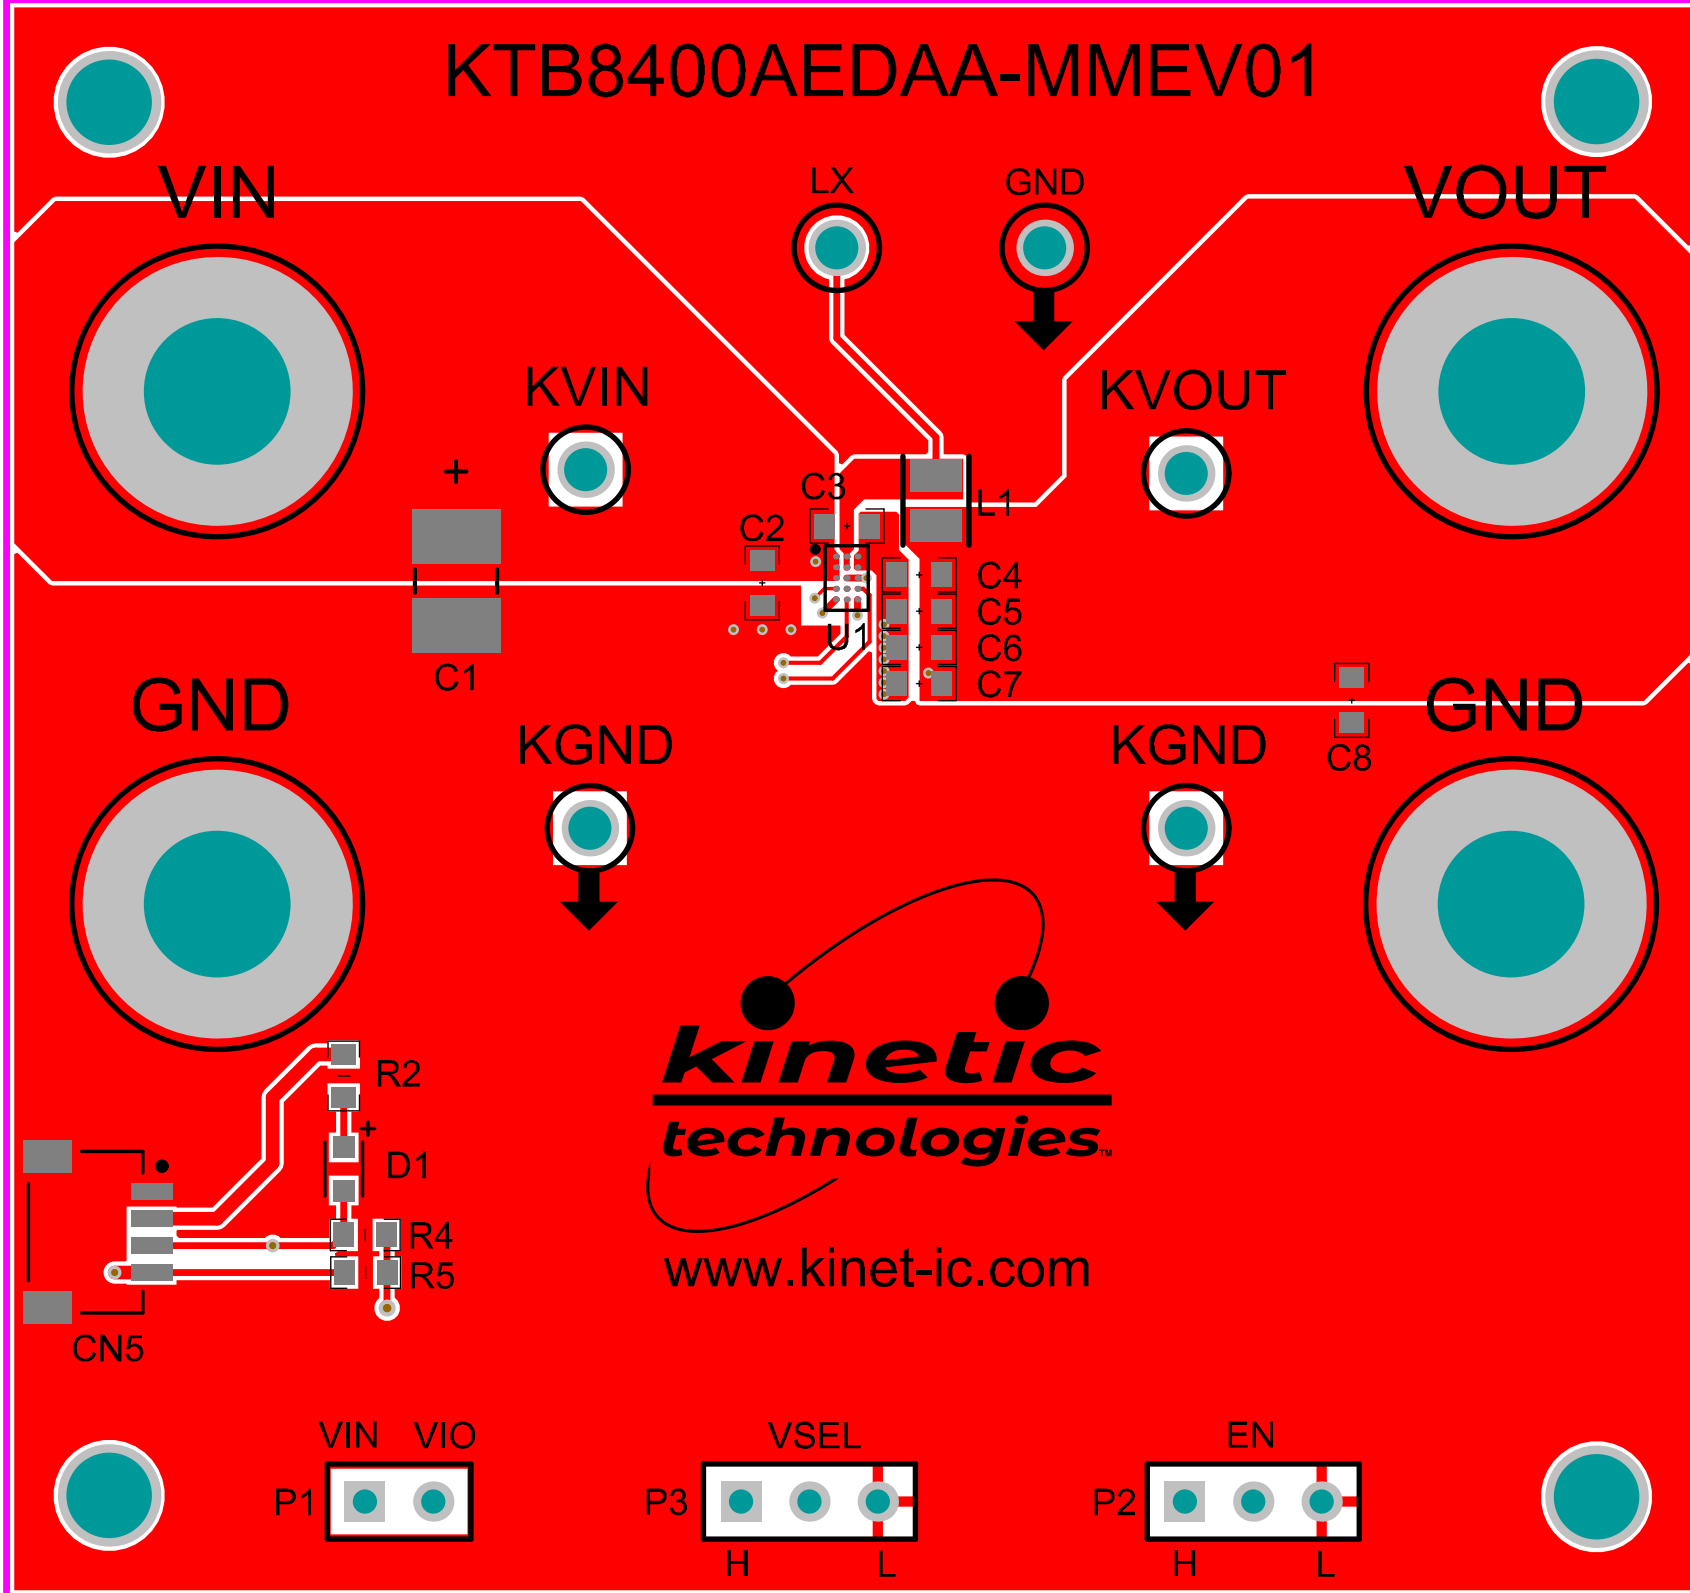

Title: KTB8331DEDA-MMEV02		
Size: A3	Number: 1	Revision: 1.0
Date: 3/4/2024	Time: 2:07:21 PM	Sheet 1 of 1
Drawn By: Ricardo Portals		

Kinetic Technologies
 6399 San Ignacio Ave
 Ste 250
 San Jose, Ca 95119
 USA

KTB8400AEDAA-MMEV01

VIN

VOUT

LX

GND

KVIN

KVOUT

GND