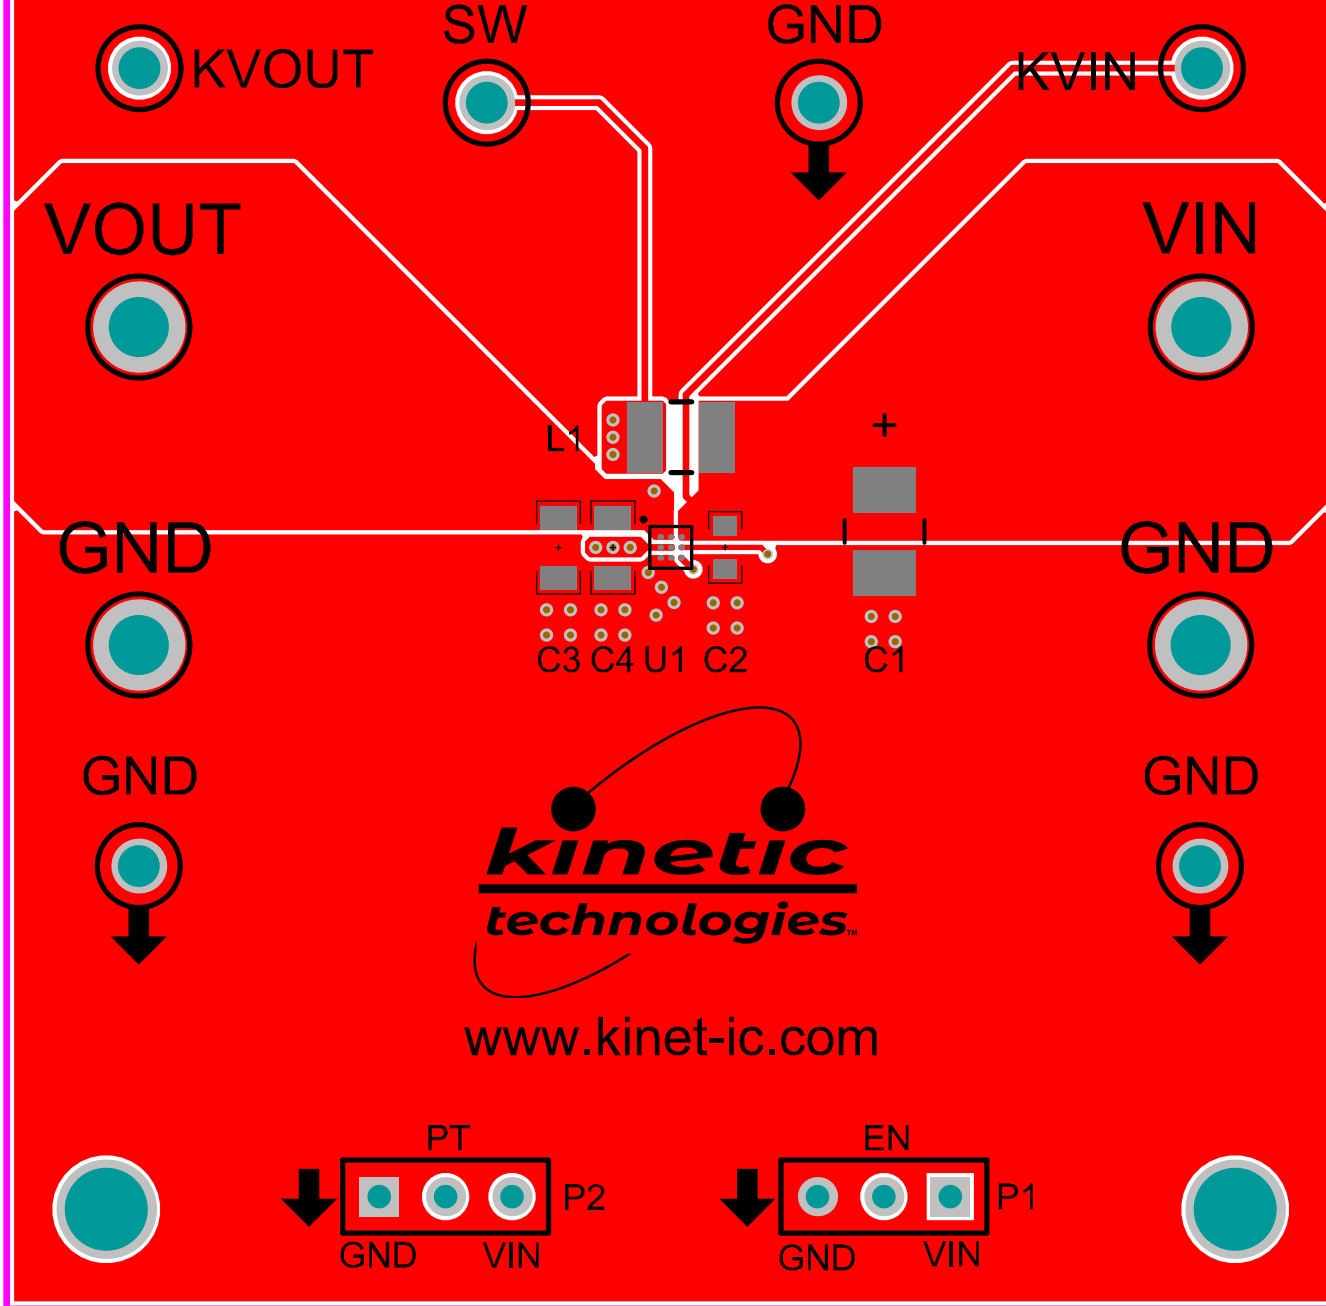

Title: <b>KTC2110ECAA-MMEV02</b>		
Size: A3	Number: 1	Revision: 1.0
Date: 12/12/2023	Time: 10:11:32 AM	Sheet 1 of 1
Drawn By: Ricardo Portals		

Kinetic Technologies  
 6399 San Ignacio Ave  
 Ste 250  
 San Jose, Ca 95119  
 USA

# KTC2110ECAA-MMEV02

2.25in

2.00in